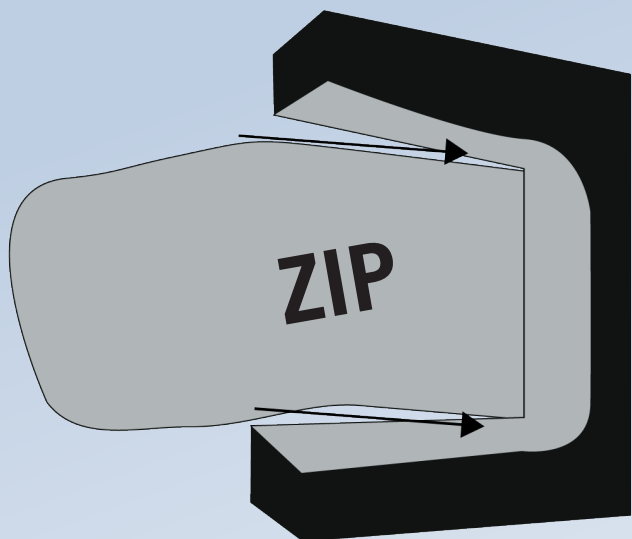

12x T19-Link

8x C19-Y

4x C19-H

4x C19-SB

**VIDEO ASSEMBLY
DUCTING FLANGE**

**VIDEO ASSEMBLY
CABLE FLANGE**

**VIDEO ASSEMBLY
SPACE BOOSTER**

REF	DESIGNATION	DESIGNATION	DS60	DS90	DS120	DS120W	DS150W
T16-40	Pole Ø16 mm 360 mm	Pole Ø0,63" 14"					
T16-60	Pole Ø16 mm 560 mm	Pole Ø0,63" 22"	18			6	
T16-80	Pole Ø16 mm 760 mm	Pole Ø0,63" 30"					
T16-90	Pole Ø16 mm 860 mm	Pole Ø0,63" 34"		22		8	
T16-100	Pole Ø16 mm 960 mm	Pole Ø0,63" 38"	4				
T16-120	Pole Ø16 mm 1160 mm	Pole Ø0,63" 46"				8	
T16-Link	Link Ø16 mm	Link Ø0,63"	4	4		4	
C16-Y	Corner Ø16 mm 3 axes Y shape	Corner Ø0,63" 3 axes Y shape					
C16-K	Corner Ø16 mm 4 axes K shape	Corner Ø0,63" 4 axes K shape	8	8		8	
C16-T	Corner Ø16 mm 3 axes T shape	Corner Ø0,63" 3 axes T shape					
C16-XI	Corner Ø16 mm 5 axes XI shape	Corner Ø0,63" 5 axes XI shape					
C16-H	Handling Corner Ø16 mm	Handling Corner Ø0,63"	4	4		4	
C16-SB	Space Booster Ø16 mm	Space Booster Ø0,63"	4	4		4	
C16-RF	Rubber Feet Ø16 mm	Rubber Feet Ø0,63"					
T19-75	Pole Ø19 mm 726 mm	Pole Ø0,75" 28,6"					22
T19-100	Pole Ø19 mm 975 mm	Pole Ø0,75" 38,4"				8	8
T19-120	Pole Ø19 mm 1153 mm	Pole Ø0,75" 45,4"				14	
T19-Link	Link Ø19 mm	Link Ø0,75"				4	12
C19-Y	Corner Ø19 mm 3 axes Y shape	Corner Ø0,75" 3 axes Y shape				8	8
C19-K	Corner Ø19 mm 4 axes K shape	Corner Ø0,75" 4 axes K shape					
C19-XI	Corner Ø19 mm 5 axes XI shape	Corner Ø0,75" 5 axes XI shape				4	4
C19-H	Handling Corner Ø19 mm	Handling Corner Ø0,75"					
C19-SB	Space Booster Ø19 mm	Space Booster Ø0,75"				4	4
C19-RF	Rubber Feet Ø19 mm	Rubber Feet Ø0,75"					
GRIDS6040	Grid 60 x 40 cm	Grid 24" x 16"					