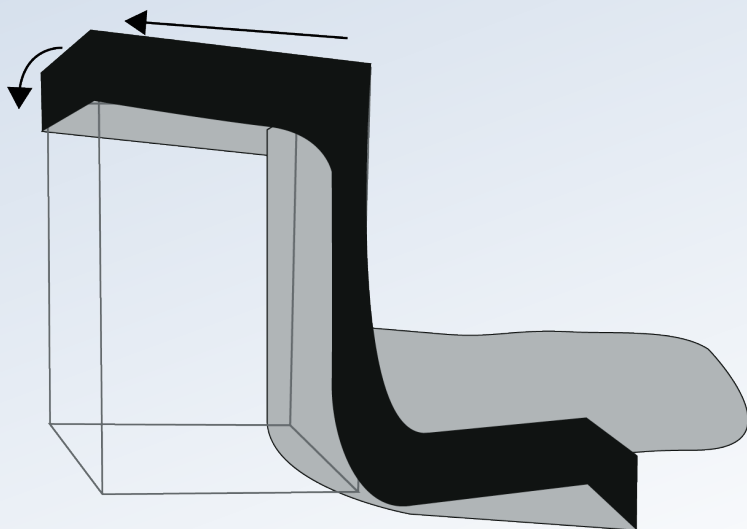

12x T19-Link

8x C19-Y

4x C19-H

4x C19-SB

**VIDEO ASSEMBLY
DUCTING FLANGE**

**VIDEO ASSEMBLY
CABLE FLANGE**

**VIDEO ASSEMBLY
SPACE BOOSTER**

REF	DESIGNATION	DESIGNATION	DS60	DS90	DS120	DS120W	DS150W
T16-40	Pole Ø16 mm 360 mm	Pole Ø0,63" 14"					
T16-60	Pole Ø16 mm 560 mm	Pole Ø0,63" 22"	18			6	
T16-80	Pole Ø16 mm 760 mm	Pole Ø0,63" 30"					
T16-90	Pole Ø16 mm 860 mm	Pole Ø0,63" 34"		22		8	
T16-100	Pole Ø16 mm 960 mm	Pole Ø0,63" 38"	4				
T16-120	Pole Ø16 mm 1160 mm	Pole Ø0,63" 46"				8	
T16-Link	Link Ø16 mm	Link Ø0,63"	4	4		4	
C16-Y	Corner Ø16 mm 3 axes Y shape	Corner Ø0,63" 3 axes Y shape					
C16-K	Corner Ø16 mm 4 axes K shape	Corner Ø0,63" 4 axes K shape	8	8		8	
C16-T	Corner Ø16 mm 3 axes T shape	Corner Ø0,63" 3 axes T shape					
C16-XI	Corner Ø16 mm 5 axes XI shape	Corner Ø0,63" 5 axes XI shape					
C16-H	Handling Corner Ø16 mm	Handling Corner Ø0,63"	4	4		4	
C16-SB	Space Booster Ø16 mm	Space Booster Ø0,63"	4	4		4	
C16-RF	Rubber Feet Ø16 mm	Rubber Feet Ø0,63"					
T19-75	Pole Ø19 mm 726 mm	Pole Ø0,75" 28,6"					22
T19-100	Pole Ø19 mm 975 mm	Pole Ø0,75" 38,4"				8	8
T19-120	Pole Ø19 mm 1153 mm	Pole Ø0,75" 45,4"				14	
T19-Link	Link Ø19 mm	Link Ø0,75"				4	12
C19-Y	Corner Ø19 mm 3 axes Y shape	Corner Ø0,75" 3 axes Y shape				8	8
C19-K	Corner Ø19 mm 4 axes K shape	Corner Ø0,75" 4 axes K shape					
C19-XI	Corner Ø19 mm 5 axes XI shape	Corner Ø0,75" 5 axes XI shape				4	4
C19-H	Handling Corner Ø19 mm	Handling Corner Ø0,75"					
C19-SB	Space Booster Ø19 mm	Space Booster Ø0,75"				4	4
C19-RF	Rubber Feet Ø19 mm	Rubber Feet Ø0,75"					
GRIDS6040	Grid 60 x 40 cm	Grid 24" x 16"					