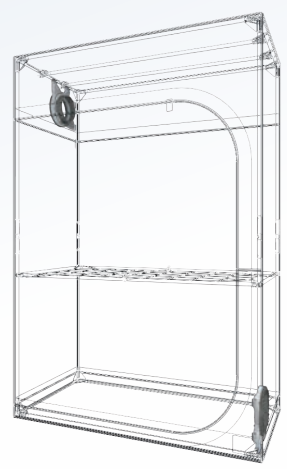

4x C16-SB

8x T16-120

8x T16-90

6x T16-60

4x T16-Link

8x C16-Y

4x C16-H

4x C16-SB

12x T19-Link

8x C19-Y

4x C19-H

4x C19-SB

**VIDEO ASSEMBLY
DUCTING FLANGE**

**VIDEO ASSEMBLY
CABLE FLANGE**

**VIDEO ASSEMBLY
SPACE BOOSTER**

REF	DESIGNATION	DESIGNATION	DS60	DS90	DS120	DS120W	DS150W
T16-40	Pole Ø16 mm 360 mm	Pole Ø0,63" 14"					
T16-60	Pole Ø16 mm 560 mm	Pole Ø0,63" 22"	18			6	
T16-80	Pole Ø16 mm 760 mm	Pole Ø0,63" 30"					
T16-90	Pole Ø16 mm 860 mm	Pole Ø0,63" 34"		22		8	
T16-100	Pole Ø16 mm 960 mm	Pole Ø0,63" 38"	4				
T16-120	Pole Ø16 mm 1160 mm	Pole Ø0,63" 46"				8	
T16-Link	Link Ø16 mm	Link Ø0,63"	4	4		4	
C16-Y	Corner Ø16 mm 3 axes Y shape	Corner Ø0,63" 3 axes Y shape					
C16-K	Corner Ø16 mm 4 axes K shape	Corner Ø0,63" 4 axes K shape	8	8		8	
C16-T	Corner Ø16 mm 3 axes T shape	Corner Ø0,63" 3 axes T shape					
C16-XI	Corner Ø16 mm 5 axes XI shape	Corner Ø0,63" 5 axes XI shape					
C16-H	Handling Corner Ø16 mm	Handling Corner Ø0,63"	4	4		4	
C16-SB	Space Booster Ø16 mm	Space Booster Ø0,63"	4	4		4	
C16-RF	Rubber Feet Ø16 mm	Rubber Feet Ø0,63"					
T19-75	Pole Ø19 mm 726 mm	Pole Ø0,75" 28,6"					22
T19-100	Pole Ø19 mm 975 mm	Pole Ø0,75" 38,4"				8	8
T19-120	Pole Ø19 mm 1153 mm	Pole Ø0,75" 45,4"				14	
T19-Link	Link Ø19 mm	Link Ø0,75"				4	12
C19-Y	Corner Ø19 mm 3 axes Y shape	Corner Ø0,75" 3 axes Y shape				8	8
C19-K	Corner Ø19 mm 4 axes K shape	Corner Ø0,75" 4 axes K shape					
C19-XI	Corner Ø19 mm 5 axes XI shape	Corner Ø0,75" 5 axes XI shape				4	4
C19-H	Handling Corner Ø19 mm	Handling Corner Ø0,75"					
C19-SB	Space Booster Ø19 mm	Space Booster Ø0,75"				4	4
C19-RF	Rubber Feet Ø19 mm	Rubber Feet Ø0,75"					
GRIDS6040	Grid 60 x 40 cm	Grid 24" x 16"					