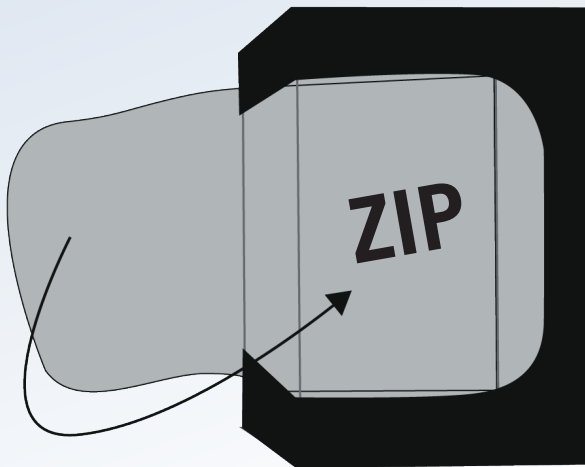

12x T19-Link

8x C19-Y

4x C19-H

4x C19-SB

**VIDEO ASSEMBLY
DUCTING FLANGE**

**VIDEO ASSEMBLY
CABLE FLANGE**

**VIDEO ASSEMBLY
SPACE BOOSTER**

REF	DESIGNATION	DESIGNATION	DS60	DS90	DS120	DS120W	DS150W
T16-40	Pole Ø16 mm 360 mm	Pole Ø0,63" 14"					
T16-60	Pole Ø16 mm 560 mm	Pole Ø0,63" 22"	18			6	
T16-80	Pole Ø16 mm 760 mm	Pole Ø0,63" 30"					
T16-90	Pole Ø16 mm 860 mm	Pole Ø0,63" 34"		22		8	
T16-100	Pole Ø16 mm 960 mm	Pole Ø0,63" 38"	4				
T16-120	Pole Ø16 mm 1160 mm	Pole Ø0,63" 46"				8	
T16-Link	Link Ø16 mm	Link Ø0,63"	4	4		4	
C16-Y	Corner Ø16 mm 3 axes Y shape	Corner Ø0,63" 3 axes Y shape					
C16-K	Corner Ø16 mm 4 axes K shape	Corner Ø0,63" 4 axes K shape	8	8		8	
C16-T	Corner Ø16 mm 3 axes T shape	Corner Ø0,63" 3 axes T shape					
C16-XI	Corner Ø16 mm 5 axes XI shape	Corner Ø0,63" 5 axes XI shape					
C16-H	Handling Corner Ø16 mm	Handling Corner Ø0,63"	4	4		4	
C16-SB	Space Booster Ø16 mm	Space Booster Ø0,63"	4	4		4	
C16-RF	Rubber Feet Ø16 mm	Rubber Feet Ø0,63"					
T19-75	Pole Ø19 mm 726 mm	Pole Ø0,75" 28,6"					22
T19-100	Pole Ø19 mm 975 mm	Pole Ø0,75" 38,4"				8	8
T19-120	Pole Ø19 mm 1153 mm	Pole Ø0,75" 45,4"				14	
T19-Link	Link Ø19 mm	Link Ø0,75"				4	12
C19-Y	Corner Ø19 mm 3 axes Y shape	Corner Ø0,75" 3 axes Y shape				8	8
C19-K	Corner Ø19 mm 4 axes K shape	Corner Ø0,75" 4 axes K shape					
C19-XI	Corner Ø19 mm 5 axes XI shape	Corner Ø0,75" 5 axes XI shape				4	4
C19-H	Handling Corner Ø19 mm	Handling Corner Ø0,75"					
C19-SB	Space Booster Ø19 mm	Space Booster Ø0,75"				4	4
C19-RF	Rubber Feet Ø19 mm	Rubber Feet Ø0,75"					
GRIDS6040	Grid 60 x 40 cm	Grid 24" x 16"					