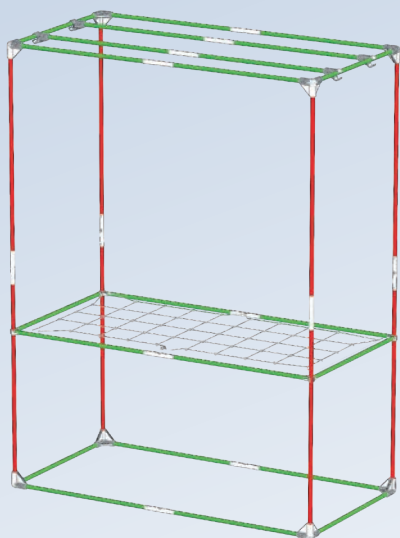

14x T19-120

8x T19-100

4x T19-Link

8x C19-Y

4x C19-H

4x C19-SB

8x T19-100

22x T19-75

12x T19-Link

8x C19-Y

4x C19-H

4x C19-SB

**VIDEO ASSEMBLY
DUCTING FLANGE**

**VIDEO ASSEMBLY
CABLE FLANGE**

**VIDEO ASSEMBLY
SPACE BOOSTER**

REF	DESIGNATION	DESIGNATION	DS60	DS90	DS120	DS120W	DS150W
T16-40	Pole Ø16 mm 360 mm	Pole Ø0,63" 14"					
T16-60	Pole Ø16 mm 560 mm	Pole Ø0,63" 22"	18			6	
T16-80	Pole Ø16 mm 760 mm	Pole Ø0,63" 30"					
T16-90	Pole Ø16 mm 860 mm	Pole Ø0,63" 34"		22		8	
T16-100	Pole Ø16 mm 960 mm	Pole Ø0,63" 38"	4				
T16-120	Pole Ø16 mm 1160 mm	Pole Ø0,63" 46"				8	
T16-Link	Link Ø16 mm	Link Ø0,63"	4	4		4	
C16-Y	Corner Ø16 mm 3 axes Y shape	Corner Ø0,63" 3 axes Y shape					
C16-K	Corner Ø16 mm 4 axes K shape	Corner Ø0,63" 4 axes K shape	8	8		8	
C16-T	Corner Ø16 mm 3 axes T shape	Corner Ø0,63" 3 axes T shape					
C16-XI	Corner Ø16 mm 5 axes XI shape	Corner Ø0,63" 5 axes XI shape					
C16-H	Handling Corner Ø16 mm	Handling Corner Ø0,63"	4	4		4	
C16-SB	Space Booster Ø16 mm	Space Booster Ø0,63"	4	4		4	
C16-RF	Rubber Feet Ø16 mm	Rubber Feet Ø0,63"					
T19-75	Pole Ø19 mm 726 mm	Pole Ø0,75" 28,6"					22
T19-100	Pole Ø19 mm 975 mm	Pole Ø0,75" 38,4"				8	8
T19-120	Pole Ø19 mm 1153 mm	Pole Ø0,75" 45,4"				14	
T19-Link	Link Ø19 mm	Link Ø0,75"				4	12
C19-Y	Corner Ø19 mm 3 axes Y shape	Corner Ø0,75" 3 axes Y shape				8	8
C19-K	Corner Ø19 mm 4 axes K shape	Corner Ø0,75" 4 axes K shape					
C19-XI	Corner Ø19 mm 5 axes XI shape	Corner Ø0,75" 5 axes XI shape				4	4
C19-H	Handling Corner Ø19 mm	Handling Corner Ø0,75"					
C19-SB	Space Booster Ø19 mm	Space Booster Ø0,75"				4	4
C19-RF	Rubber Feet Ø19 mm	Rubber Feet Ø0,75"					
GRIDS6040	Grid 60 x 40 cm	Grid 24" x 16"					