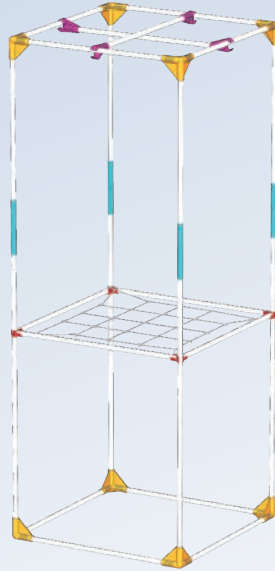

4x T16-100

18x T16-60

4x T16-Link

8x C16-Y

4x C16-H

4x C16-SB