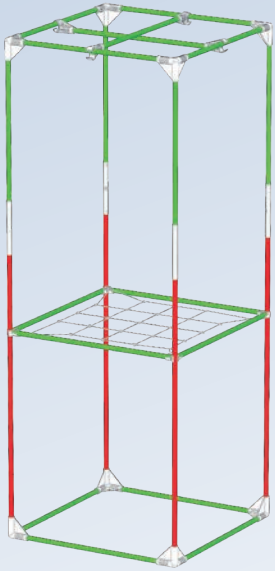

4x T16-100

18x T16-60

4x T16-Link

8x C16-Y

4x C16-H

4x C16-SB