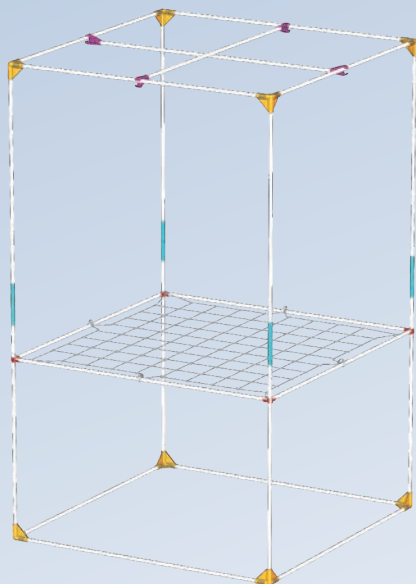

4x C16-SB

8x T16-120

8x T16-90

6x T16-60

4x T16-Link

8x C16-Y

4x C16-H

4x C16-SB

14x T19-120

8x T19-100

4x T19-Link

8x C19-Y

4x C19-H

4x C19-SB

8x T19-100

22x T19-75

12x T19-Link

8x C19-Y

4x C19-H

4x C19-SB

**VIDEO ASSEMBLY
DUCTING FLANGE**

**VIDEO ASSEMBLY
CABLE FLANGE**

**VIDEO ASSEMBLY
SPACE BOOSTER**

REF	DESIGNATION	DESIGNATION	DS60	DS90	DS120	DS120W	DS150W
T16-40	Pole Ø16 mm 360 mm	Pole Ø0,63" 14"					
T16-60	Pole Ø16 mm 560 mm	Pole Ø0,63" 22"	18			6	
T16-80	Pole Ø16 mm 760 mm	Pole Ø0,63" 30"					
T16-90	Pole Ø16 mm 860 mm	Pole Ø0,63" 34"		22		8	
T16-100	Pole Ø16 mm 960 mm	Pole Ø0,63" 38"	4				
T16-120	Pole Ø16 mm 1160 mm	Pole Ø0,63" 46"				8	
T16-Link	Link Ø16 mm	Link Ø0,63"	4	4		4	
C16-Y	Corner Ø16 mm 3 axes Y shape	Corner Ø0,63" 3 axes Y shape					
C16-K	Corner Ø16 mm 4 axes K shape	Corner Ø0,63" 4 axes K shape	8	8		8	
C16-T	Corner Ø16 mm 3 axes T shape	Corner Ø0,63" 3 axes T shape					
C16-XI	Corner Ø16 mm 5 axes XI shape	Corner Ø0,63" 5 axes XI shape					
C16-H	Handling Corner Ø16 mm	Handling Corner Ø0,63"	4	4		4	
C16-SB	Space Booster Ø16 mm	Space Booster Ø0,63"	4	4		4	
C16-RF	Rubber Feet Ø16 mm	Rubber Feet Ø0,63"					
T19-75	Pole Ø19 mm 726 mm	Pole Ø0,75" 28,6"					22
T19-100	Pole Ø19 mm 975 mm	Pole Ø0,75" 38,4"				8	8
T19-120	Pole Ø19 mm 1153 mm	Pole Ø0,75" 45,4"				14	
T19-Link	Link Ø19 mm	Link Ø0,75"				4	12
C19-Y	Corner Ø19 mm 3 axes Y shape	Corner Ø0,75" 3 axes Y shape				8	8
C19-K	Corner Ø19 mm 4 axes K shape	Corner Ø0,75" 4 axes K shape					
C19-XI	Corner Ø19 mm 5 axes XI shape	Corner Ø0,75" 5 axes XI shape				4	4
C19-H	Handling Corner Ø19 mm	Handling Corner Ø0,75"					
C19-SB	Space Booster Ø19 mm	Space Booster Ø0,75"				4	4
C19-RF	Rubber Feet Ø19 mm	Rubber Feet Ø0,75"					
GRIDS6040	Grid 60 x 40 cm	Grid 24" x 16"					