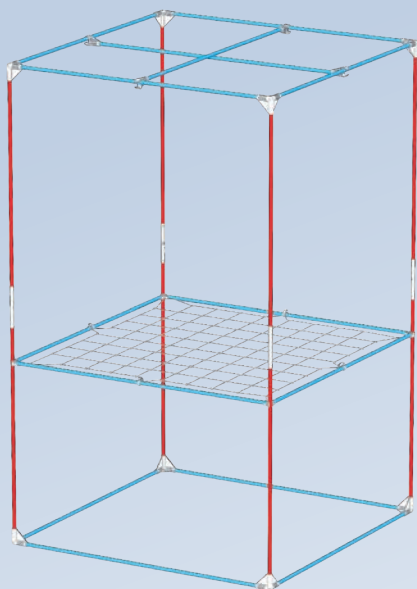

4x C16-SB

8x T16-120

8x T16-90

6x T16-60

4x T16-Link

8x C16-Y

4x C16-H

4x C16-SB

14x T19-120

8x T19-100

4x T19-Link

8x C19-Y

4x C19-H

4x C19-SB

8x T19-100

22x T19-75

12x T19-Link

8x C19-Y

4x C19-H

4x C19-SB

**VIDEO ASSEMBLY
DUCTING FLANGE**

**VIDEO ASSEMBLY
CABLE FLANGE**

**VIDEO ASSEMBLY
SPACE BOOSTER**

REF	DESIGNATION	DESIGNATION	DS60	DS90	DS120	DS120W	DS150W
T16-40	Pole Ø16 mm 360 mm	Pole Ø0,63" 14"					
T16-60	Pole Ø16 mm 560 mm	Pole Ø0,63" 22"	18			6	
T16-80	Pole Ø16 mm 760 mm	Pole Ø0,63" 30"					
T16-90	Pole Ø16 mm 860 mm	Pole Ø0,63" 34"		22		8	
T16-100	Pole Ø16 mm 960 mm	Pole Ø0,63" 38"	4				
T16-120	Pole Ø16 mm 1160 mm	Pole Ø0,63" 46"				8	
T16-Link	Link Ø16 mm	Link Ø0,63"	4	4		4	
C16-Y	Corner Ø16 mm 3 axes Y shape	Corner Ø0,63" 3 axes Y shape					
C16-K	Corner Ø16 mm 4 axes K shape	Corner Ø0,63" 4 axes K shape	8	8		8	
C16-T	Corner Ø16 mm 3 axes T shape	Corner Ø0,63" 3 axes T shape					
C16-XI	Corner Ø16 mm 5 axes XI shape	Corner Ø0,63" 5 axes XI shape					
C16-H	Handling Corner Ø16 mm	Handling Corner Ø0,63"	4	4		4	
C16-SB	Space Booster Ø16 mm	Space Booster Ø0,63"	4	4		4	
C16-RF	Rubber Feet Ø16 mm	Rubber Feet Ø0,63"					
T19-75	Pole Ø19 mm 726 mm	Pole Ø0,75" 28,6"					22
T19-100	Pole Ø19 mm 975 mm	Pole Ø0,75" 38,4"				8	8
T19-120	Pole Ø19 mm 1153 mm	Pole Ø0,75" 45,4"				14	
T19-Link	Link Ø19 mm	Link Ø0,75"				4	12
C19-Y	Corner Ø19 mm 3 axes Y shape	Corner Ø0,75" 3 axes Y shape				8	8
C19-K	Corner Ø19 mm 4 axes K shape	Corner Ø0,75" 4 axes K shape					
C19-XI	Corner Ø19 mm 5 axes XI shape	Corner Ø0,75" 5 axes XI shape				4	4
C19-H	Handling Corner Ø19 mm	Handling Corner Ø0,75"					
C19-SB	Space Booster Ø19 mm	Space Booster Ø0,75"				4	4
C19-RF	Rubber Feet Ø19 mm	Rubber Feet Ø0,75"					
GRIDS6040	Grid 60 x 40 cm	Grid 24" x 16"					