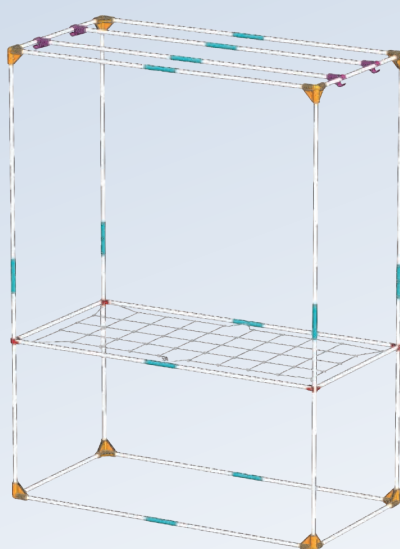

4x C16-SB

8x T16-120

8x T16-90

6x T16-60

4x T16-Link

8x C16-Y

4x C16-H

4x C16-SB

14x T19-120

8x T19-100

4x T19-Link

8x C19-Y

4x C19-H

4x C19-SB

8x T19-100

22x T19-75

12x T19-Link

8x C19-Y

4x C19-H

4x C19-SB

**VIDEO ASSEMBLY
DUCTING FLANGE**

**VIDEO ASSEMBLY
CABLE FLANGE**

**VIDEO ASSEMBLY
SPACE BOOSTER**

REF	DESIGNATION	DESIGNATION	DS60	DS90	DS120	DS120W	DS150W
T16-40	Pole Ø16 mm 360 mm	Pole Ø0,63" 14"					
T16-60	Pole Ø16 mm 560 mm	Pole Ø0,63" 22"	18			6	
T16-80	Pole Ø16 mm 760 mm	Pole Ø0,63" 30"					
T16-90	Pole Ø16 mm 860 mm	Pole Ø0,63" 34"		22		8	
T16-100	Pole Ø16 mm 960 mm	Pole Ø0,63" 38"	4				
T16-120	Pole Ø16 mm 1160 mm	Pole Ø0,63" 46"				8	
T16-Link	Link Ø16 mm	Link Ø0,63"	4	4		4	
C16-Y	Corner Ø16 mm 3 axes Y shape	Corner Ø0,63" 3 axes Y shape					
C16-K	Corner Ø16 mm 4 axes K shape	Corner Ø0,63" 4 axes K shape	8	8		8	
C16-T	Corner Ø16 mm 3 axes T shape	Corner Ø0,63" 3 axes T shape					
C16-XI	Corner Ø16 mm 5 axes XI shape	Corner Ø0,63" 5 axes XI shape					
C16-H	Handling Corner Ø16 mm	Handling Corner Ø0,63"	4	4		4	
C16-SB	Space Booster Ø16 mm	Space Booster Ø0,63"	4	4		4	
C16-RF	Rubber Feet Ø16 mm	Rubber Feet Ø0,63"					
T19-75	Pole Ø19 mm 726 mm	Pole Ø0,75" 28,6"					22
T19-100	Pole Ø19 mm 975 mm	Pole Ø0,75" 38,4"				8	8
T19-120	Pole Ø19 mm 1153 mm	Pole Ø0,75" 45,4"				14	
T19-Link	Link Ø19 mm	Link Ø0,75"				4	12
C19-Y	Corner Ø19 mm 3 axes Y shape	Corner Ø0,75" 3 axes Y shape				8	8
C19-K	Corner Ø19 mm 4 axes K shape	Corner Ø0,75" 4 axes K shape					
C19-XI	Corner Ø19 mm 5 axes XI shape	Corner Ø0,75" 5 axes XI shape				4	4
C19-H	Handling Corner Ø19 mm	Handling Corner Ø0,75"					
C19-SB	Space Booster Ø19 mm	Space Booster Ø0,75"				4	4
C19-RF	Rubber Feet Ø19 mm	Rubber Feet Ø0,75"					
GRIDS6040	Grid 60 x 40 cm	Grid 24" x 16"					