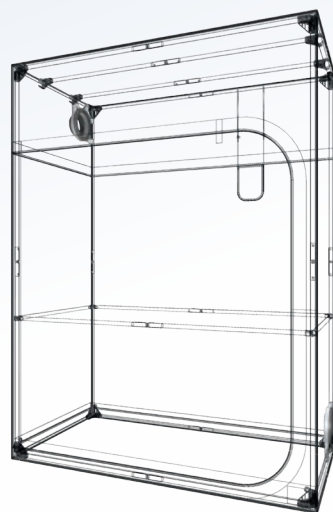

12x T19-Link

8x C19-Y

4x C19-H

4x C19-SB

**VIDEO ASSEMBLY
DUCTING FLANGE**

**VIDEO ASSEMBLY
CABLE FLANGE**

**VIDEO ASSEMBLY
SPACE BOOSTER**

REF	DESIGNATION	DESIGNATION	DS60	DS90	DS120	DS120W	DS150W
T16-40	Pole Ø16 mm 360 mm	Pole Ø0,63" 14"					
T16-60	Pole Ø16 mm 560 mm	Pole Ø0,63" 22"	18			6	
T16-80	Pole Ø16 mm 760 mm	Pole Ø0,63" 30"					
T16-90	Pole Ø16 mm 860 mm	Pole Ø0,63" 34"		22		8	
T16-100	Pole Ø16 mm 960 mm	Pole Ø0,63" 38"	4				
T16-120	Pole Ø16 mm 1160 mm	Pole Ø0,63" 46"				8	
T16-Link	Link Ø16 mm	Link Ø0,63"	4	4		4	
C16-Y	Corner Ø16 mm 3 axes Y shape	Corner Ø0,63" 3 axes Y shape					
C16-K	Corner Ø16 mm 4 axes K shape	Corner Ø0,63" 4 axes K shape	8	8		8	
C16-T	Corner Ø16 mm 3 axes T shape	Corner Ø0,63" 3 axes T shape					
C16-XI	Corner Ø16 mm 5 axes XI shape	Corner Ø0,63" 5 axes XI shape					
C16-H	Handling Corner Ø16 mm	Handling Corner Ø0,63"	4	4		4	
C16-SB	Space Booster Ø16 mm	Space Booster Ø0,63"	4	4		4	
C16-RF	Rubber Feet Ø16 mm	Rubber Feet Ø0,63"					
T19-75	Pole Ø19 mm 726 mm	Pole Ø0,75" 28,6"					22
T19-100	Pole Ø19 mm 975 mm	Pole Ø0,75" 38,4"				8	8
T19-120	Pole Ø19 mm 1153 mm	Pole Ø0,75" 45,4"				14	
T19-Link	Link Ø19 mm	Link Ø0,75"				4	12
C19-Y	Corner Ø19 mm 3 axes Y shape	Corner Ø0,75" 3 axes Y shape				8	8
C19-K	Corner Ø19 mm 4 axes K shape	Corner Ø0,75" 4 axes K shape					
C19-XI	Corner Ø19 mm 5 axes XI shape	Corner Ø0,75" 5 axes XI shape				4	4
C19-H	Handling Corner Ø19 mm	Handling Corner Ø0,75"					
C19-SB	Space Booster Ø19 mm	Space Booster Ø0,75"				4	4
C19-RF	Rubber Feet Ø19 mm	Rubber Feet Ø0,75"					
GRIDS6040	Grid 60 x 40 cm	Grid 24" x 16"					