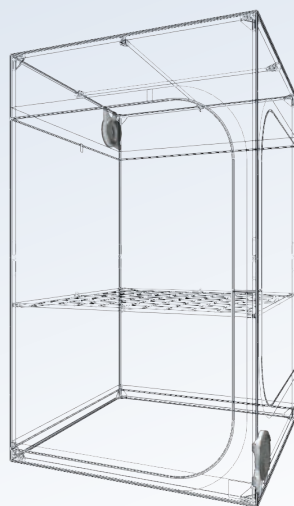

14x T19-120

8x T19-100

4x T19-Link

8x C19-Y

4x C19-H

4x C19-SB

8x T19-100

22x T19-75

12x T19-Link

8x C19-Y

4x C19-H

4x C19-SB

**VIDEO ASSEMBLY
DUCTING FLANGE**

**VIDEO ASSEMBLY
CABLE FLANGE**

**VIDEO ASSEMBLY
SPACE BOOSTER**

REF	DESIGNATION	DESIGNATION	DS60	DS90	DS120	DS120W	DS150W
T16-40	Pole Ø16 mm 360 mm	Pole Ø0,63" 14"					
T16-60	Pole Ø16 mm 560 mm	Pole Ø0,63" 22"	18			6	
T16-80	Pole Ø16 mm 760 mm	Pole Ø0,63" 30"					
T16-90	Pole Ø16 mm 860 mm	Pole Ø0,63" 34"		22		8	
T16-100	Pole Ø16 mm 960 mm	Pole Ø0,63" 38"	4				
T16-120	Pole Ø16 mm 1160 mm	Pole Ø0,63" 46"				8	
T16-Link	Link Ø16 mm	Link Ø0,63"	4	4		4	
C16-Y	Corner Ø16 mm 3 axes Y shape	Corner Ø0,63" 3 axes Y shape					
C16-K	Corner Ø16 mm 4 axes K shape	Corner Ø0,63" 4 axes K shape	8	8		8	
C16-T	Corner Ø16 mm 3 axes T shape	Corner Ø0,63" 3 axes T shape					
C16-XI	Corner Ø16 mm 5 axes XI shape	Corner Ø0,63" 5 axes XI shape					
C16-H	Handling Corner Ø16 mm	Handling Corner Ø0,63"	4	4		4	
C16-SB	Space Booster Ø16 mm	Space Booster Ø0,63"	4	4		4	
C16-RF	Rubber Feet Ø16 mm	Rubber Feet Ø0,63"					
T19-75	Pole Ø19 mm 726 mm	Pole Ø0,75" 28,6"					22
T19-100	Pole Ø19 mm 975 mm	Pole Ø0,75" 38,4"				8	8
T19-120	Pole Ø19 mm 1153 mm	Pole Ø0,75" 45,4"				14	
T19-Link	Link Ø19 mm	Link Ø0,75"				4	12
C19-Y	Corner Ø19 mm 3 axes Y shape	Corner Ø0,75" 3 axes Y shape				8	8
C19-K	Corner Ø19 mm 4 axes K shape	Corner Ø0,75" 4 axes K shape					
C19-XI	Corner Ø19 mm 5 axes XI shape	Corner Ø0,75" 5 axes XI shape				4	4
C19-H	Handling Corner Ø19 mm	Handling Corner Ø0,75"					
C19-SB	Space Booster Ø19 mm	Space Booster Ø0,75"				4	4
C19-RF	Rubber Feet Ø19 mm	Rubber Feet Ø0,75"					
GRIDS6040	Grid 60 x 40 cm	Grid 24" x 16"					