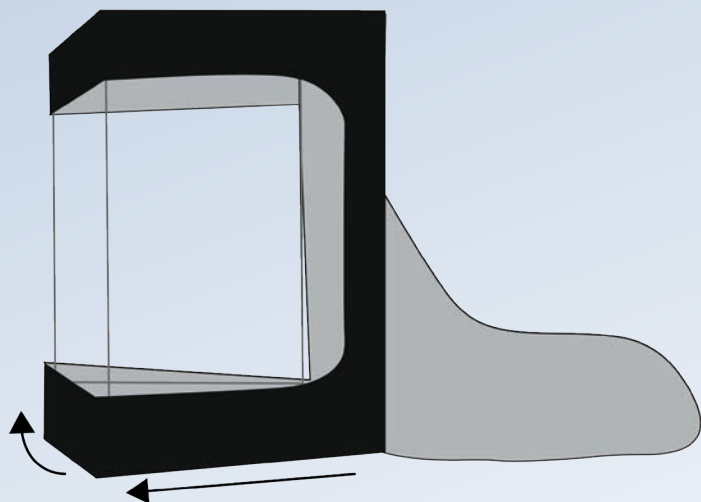

12x T19-Link

8x C19-Y

4x C19-H

4x C19-SB

**VIDEO ASSEMBLY
DUCTING FLANGE**

**VIDEO ASSEMBLY
CABLE FLANGE**

**VIDEO ASSEMBLY
SPACE BOOSTER**

REF	DESIGNATION	DESIGNATION	DS60	DS90	DS120	DS120W	DS150W
T16-40	Pole Ø16 mm 360 mm	Pole Ø0,63" 14"					
T16-60	Pole Ø16 mm 560 mm	Pole Ø0,63" 22"	18			6	
T16-80	Pole Ø16 mm 760 mm	Pole Ø0,63" 30"					
T16-90	Pole Ø16 mm 860 mm	Pole Ø0,63" 34"		22		8	
T16-100	Pole Ø16 mm 960 mm	Pole Ø0,63" 38"	4				
T16-120	Pole Ø16 mm 1160 mm	Pole Ø0,63" 46"				8	
T16-Link	Link Ø16 mm	Link Ø0,63"	4	4		4	
C16-Y	Corner Ø16 mm 3 axes Y shape	Corner Ø0,63" 3 axes Y shape					
C16-K	Corner Ø16 mm 4 axes K shape	Corner Ø0,63" 4 axes K shape	8	8		8	
C16-T	Corner Ø16 mm 3 axes T shape	Corner Ø0,63" 3 axes T shape					
C16-XI	Corner Ø16 mm 5 axes XI shape	Corner Ø0,63" 5 axes XI shape					
C16-H	Handling Corner Ø16 mm	Handling Corner Ø0,63"	4	4		4	
C16-SB	Space Booster Ø16 mm	Space Booster Ø0,63"	4	4		4	
C16-RF	Rubber Feet Ø16 mm	Rubber Feet Ø0,63"					
T19-75	Pole Ø19 mm 726 mm	Pole Ø0,75" 28,6"					22
T19-100	Pole Ø19 mm 975 mm	Pole Ø0,75" 38,4"				8	8
T19-120	Pole Ø19 mm 1153 mm	Pole Ø0,75" 45,4"				14	
T19-Link	Link Ø19 mm	Link Ø0,75"				4	12
C19-Y	Corner Ø19 mm 3 axes Y shape	Corner Ø0,75" 3 axes Y shape				8	8
C19-K	Corner Ø19 mm 4 axes K shape	Corner Ø0,75" 4 axes K shape					
C19-XI	Corner Ø19 mm 5 axes XI shape	Corner Ø0,75" 5 axes XI shape				4	4
C19-H	Handling Corner Ø19 mm	Handling Corner Ø0,75"					
C19-SB	Space Booster Ø19 mm	Space Booster Ø0,75"				4	4
C19-RF	Rubber Feet Ø19 mm	Rubber Feet Ø0,75"					
GRIDS6040	Grid 60 x 40 cm	Grid 24" x 16"					