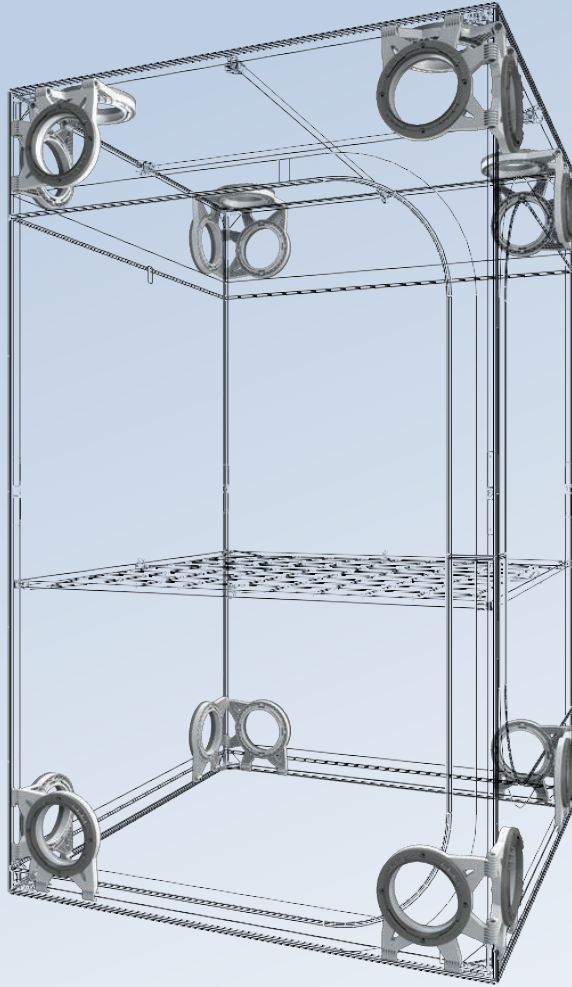

SECRET JARDIN

ASSEMBLY INSTRUCTIONS

DARK STREET

**VIDEO ASSEMBLY
DARKSTREET**

DUCTING FLANGE Ø16

Ducting Flange

Cutting Tool

Light Baffle

Connectors

100 - 125 - 150 mm
4" - 5" - 6"

CABLE FLANGE Ø7

Cable Flange

Cutting Tool

GENERAL

Space Booster

WaterTray

WebIT

PocketIT

Pair HookIT

CableIT

StrapIT

LINKABLE

4x T16-100

18x T16-60

12x T19-Link

8x C19-Y

4x C19-H

4x C19-SB

**VIDEO ASSEMBLY
DUCTING FLANGE**

**VIDEO ASSEMBLY
CABLE FLANGE**

**VIDEO ASSEMBLY
SPACE BOOSTER**

REF	DESIGNATION	DESIGNATION	DS60	DS90	DS120	DS120W	DS150W
T16-40	Pole Ø16 mm 360 mm	Pole Ø0,63" 14"					
T16-60	Pole Ø16 mm 560 mm	Pole Ø0,63" 22"	18			6	
T16-80	Pole Ø16 mm 760 mm	Pole Ø0,63" 30"					
T16-90	Pole Ø16 mm 860 mm	Pole Ø0,63" 34"		22		8	
T16-100	Pole Ø16 mm 960 mm	Pole Ø0,63" 38"	4				
T16-120	Pole Ø16 mm 1160 mm	Pole Ø0,63" 46"				8	
T16-Link	Link Ø16 mm	Link Ø0,63"	4	4		4	
C16-Y	Corner Ø16 mm 3 axes Y shape	Corner Ø0,63" 3 axes Y shape					
C16-K	Corner Ø16 mm 4 axes K shape	Corner Ø0,63" 4 axes K shape	8	8		8	
C16-T	Corner Ø16 mm 3 axes T shape	Corner Ø0,63" 3 axes T shape					
C16-XI	Corner Ø16 mm 5 axes XI shape	Corner Ø0,63" 5 axes XI shape					
C16-H	Handling Corner Ø16 mm	Handling Corner Ø0,63"	4	4		4	
C16-SB	Space Booster Ø16 mm	Space Booster Ø0,63"	4	4		4	
C16-RF	Rubber Feet Ø16 mm	Rubber Feet Ø0,63"					
T19-75	Pole Ø19 mm 726 mm	Pole Ø0,75" 28,6"					22
T19-100	Pole Ø19 mm 975 mm	Pole Ø0,75" 38,4"				8	8
T19-120	Pole Ø19 mm 1153 mm	Pole Ø0,75" 45,4"				14	
T19-Link	Link Ø19 mm	Link Ø0,75"				4	12
C19-Y	Corner Ø19 mm 3 axes Y shape	Corner Ø0,75" 3 axes Y shape				8	8
C19-K	Corner Ø19 mm 4 axes K shape	Corner Ø0,75" 4 axes K shape					
C19-XI	Corner Ø19 mm 5 axes XI shape	Corner Ø0,75" 5 axes XI shape				4	4
C19-H	Handling Corner Ø19 mm	Handling Corner Ø0,75"					
C19-SB	Space Booster Ø19 mm	Space Booster Ø0,75"				4	4
C19-RF	Rubber Feet Ø19 mm	Rubber Feet Ø0,75"					
GRIDS6040	Grid 60 x 40 cm	Grid 24" x 16"					