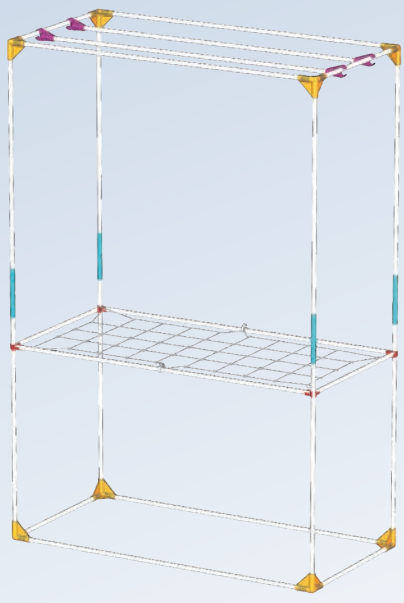

4x T16-Link

8x C16-Y

4x C16-H

4x C16-SB

22x T16-90

8x C16-Y

4x C16-H

4x T16-Link

4x C16-SB

8x T16-120

8x T16-90

6x T16-60

4x T16-Link

8x C16-Y

4x C16-H

4x C16-SB

12x T19-Link

8x C19-Y

4x C19-H

4x C19-SB

**VIDEO ASSEMBLY
DUCTING FLANGE**

**VIDEO ASSEMBLY
CABLE FLANGE**

**VIDEO ASSEMBLY
SPACE BOOSTER**

REF	DESIGNATION	DESIGNATION	DS60	DS90	DS120	DS120W	DS150W
T16-40	Pole Ø16 mm 360 mm	Pole Ø0,63" 14"					
T16-60	Pole Ø16 mm 560 mm	Pole Ø0,63" 22"	18			6	
T16-80	Pole Ø16 mm 760 mm	Pole Ø0,63" 30"					
T16-90	Pole Ø16 mm 860 mm	Pole Ø0,63" 34"		22		8	
T16-100	Pole Ø16 mm 960 mm	Pole Ø0,63" 38"	4				
T16-120	Pole Ø16 mm 1160 mm	Pole Ø0,63" 46"				8	
T16-Link	Link Ø16 mm	Link Ø0,63"	4	4		4	
C16-Y	Corner Ø16 mm 3 axes Y shape	Corner Ø0,63" 3 axes Y shape					
C16-K	Corner Ø16 mm 4 axes K shape	Corner Ø0,63" 4 axes K shape	8	8		8	
C16-T	Corner Ø16 mm 3 axes T shape	Corner Ø0,63" 3 axes T shape					
C16-XI	Corner Ø16 mm 5 axes XI shape	Corner Ø0,63" 5 axes XI shape					
C16-H	Handling Corner Ø16 mm	Handling Corner Ø0,63"	4	4		4	
C16-SB	Space Booster Ø16 mm	Space Booster Ø0,63"	4	4		4	
C16-RF	Rubber Feet Ø16 mm	Rubber Feet Ø0,63"					
T19-75	Pole Ø19 mm 726 mm	Pole Ø0,75" 28,6"					22
T19-100	Pole Ø19 mm 975 mm	Pole Ø0,75" 38,4"				8	8
T19-120	Pole Ø19 mm 1153 mm	Pole Ø0,75" 45,4"				14	
T19-Link	Link Ø19 mm	Link Ø0,75"				4	12
C19-Y	Corner Ø19 mm 3 axes Y shape	Corner Ø0,75" 3 axes Y shape				8	8
C19-K	Corner Ø19 mm 4 axes K shape	Corner Ø0,75" 4 axes K shape					
C19-XI	Corner Ø19 mm 5 axes XI shape	Corner Ø0,75" 5 axes XI shape				4	4
C19-H	Handling Corner Ø19 mm	Handling Corner Ø0,75"					
C19-SB	Space Booster Ø19 mm	Space Booster Ø0,75"				4	4
C19-RF	Rubber Feet Ø19 mm	Rubber Feet Ø0,75"					
GRIDS6040	Grid 60 x 40 cm	Grid 24" x 16"					